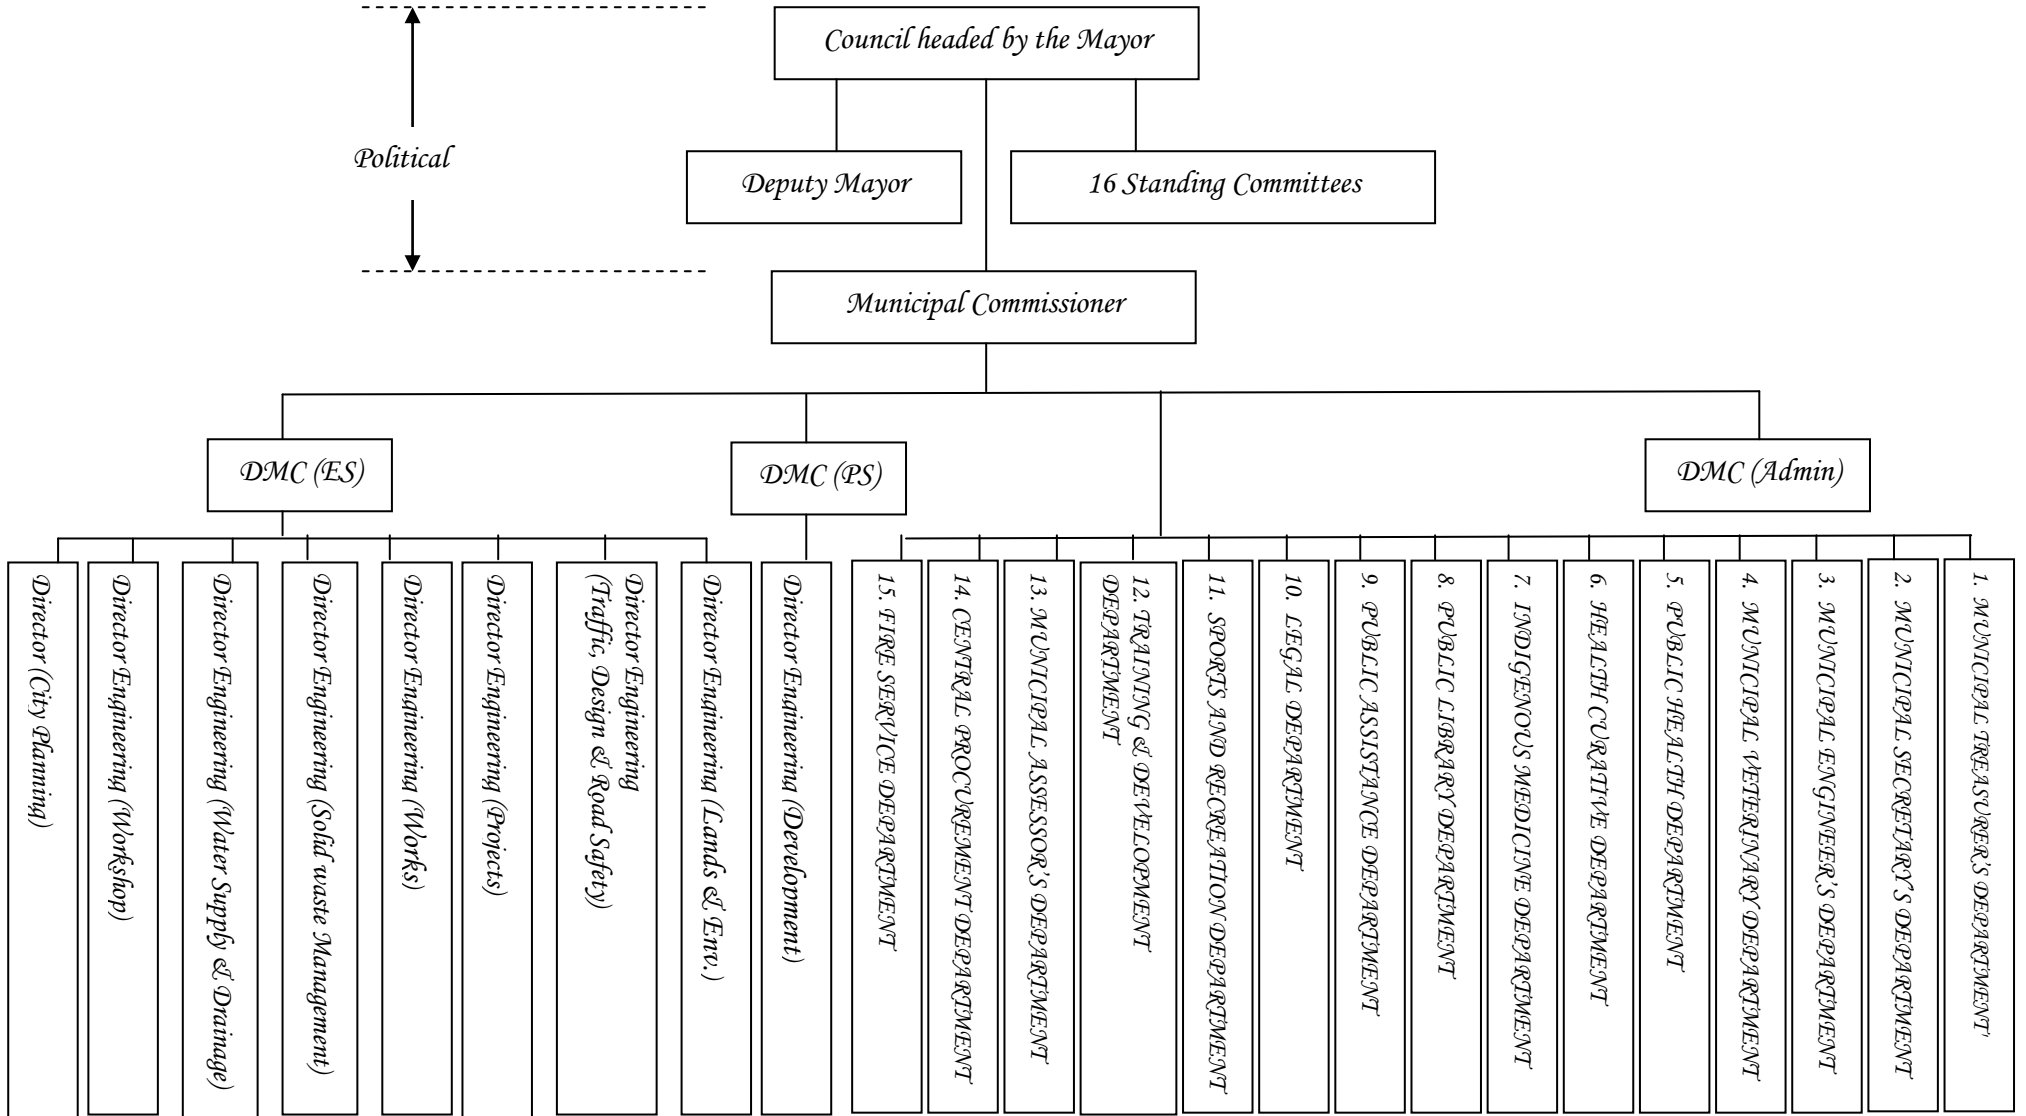

COLOMBO MUNICIPAL COUNCIL

Note: DMC (ES) - Deputy Municipal Commissioner (Engineering Services)
 DMC (PS) - Deputy Municipal Commissioner (Professional Services)
 DMC (Admin) - Deputy Municipal Commissioner (Administrative Services)